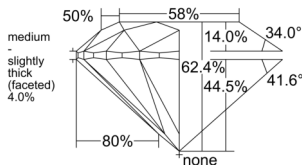

GIA®

FACSIMILE

GIA NATURAL DIAMOND DOSSIER®

May 05, 2026
GIA Report Number 6552179682
Shape and Cutting Style ..... Round Brilliant
Measurements ..... 5.11 - 5.13 x 3.19 mm

GRADING RESULTS

Carat Weight ..... 0.51 carat
Color Grade ..... D
Clarity Grade VVS2
Cut Grade ..... Excellent

ADDITIONAL GRADING INFORMATION

Polish ..... Excellent
Symmetry ..... Excellent
Fluorescence ..... Medium Blue
Clarity Characteristics ..... Pinpoint
Inscription(s): GIA 6552179682

GIA REPORT 6552179682

Verify this report at GIA.edu

PROPORTIONS

Profile to actual proportions

GRADING SCALES

GIA COLOR SCALE

COLOURLESS	D
	E
	F
	G
	H
	I
	J
NEAR COLOURLESS	K
	L
Faint	M
	N
	O
	P
	Q
	R
	S
	T
	U
	V
	W
	X
	Y
Light	Z

GIA CLARITY SCALE

FLAWLESS	VERY VERY SLIGHTLY INCLUDED	VVS₁	
			VVS₂
INTERNALLY FLAWLESS	VERY SLIGHTLY INCLUDED	VS₁	
		VS₂	
SLIGHTLY INCLUDED	INCLUDED	SI₁	
		SI₂	
POOR		I₁	
		I₂	
		I₃	

GIA CUT SCALE

EXCELLENT
VERY GOOD
GOOD
FAIR
POOR