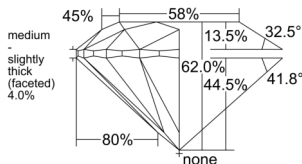

GIA®

FACSIMILE

GIA REPORT 6552179669

Verify this report at GIA.edu

GIA NATURAL DIAMOND DOSSIER®

May 05, 2026
GIA Report Number 6552179669
Shape and Cutting Style ..... Round Brilliant
Measurements ..... 4.73 - 4.75 x 2.94 mm

GRADING RESULTS

Carat Weight ..... 0.40 carat
Color Grade ..... D
Clarity Grade VVS1
Cut Grade ..... Excellent

ADDITIONAL GRADING INFORMATION

Polish ..... Excellent
Symmetry ..... Excellent
Fluorescence ..... Medium Blue
Clarity Characteristics ..... Pinpoint
Inscription(s): GIA 6552179669

PROPORTIONS

Profile to actual proportions

GRADING SCALES

GIA COLOR SCALE	GIA CLARITY SCALE	GIA CUT SCALE	
D	FLAWLESS	EXCELLENT	
E	INTERNALLY FLAWLESS		
F		VVS₁	VERY GOOD
G	VVS₂		
H	VS₁	GOOD	
I	VS₂		
J	SI₁	FAIR	
K	SI₂		
L	I₁	POOR	
M			
N			
O	I₂		
P			
Q	I₃		
R			
S			
T			
U			
V			
W			
X			
Y			
Z