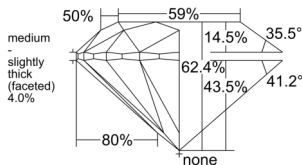

GIA®

FACSIMILE

GIA REPORT 6552179465

Verify this report at GIA.edu

GIA NATURAL DIAMOND DOSSIER®

May 05, 2026
GIA Report Number 6552179465
Shape and Cutting Style ..... Round Brilliant
Measurements ..... 5.02 - 5.06 x 3.15 mm

GRADING RESULTS

Carat Weight ..... 0.50 carat
Color Grade ..... F
Clarity Grade VS1
Cut Grade ..... Excellent

ADDITIONAL GRADING INFORMATION

Polish ..... Excellent
Symmetry ..... Excellent
Fluorescence ..... None
Clarity Characteristics..... Cloud, Crystal, Feather, Pinpoint
Inscription(s): GIA 6552179465

PROPORTIONS

GRADING SCALES

GIA COLOR SCALE	GIA CLARITY SCALE	GIA CUT SCALE	
D	FLAWLESS	EXCELLENT	
E	INTERNALLY FLAWLESS		
F		VVS₁	VERY GOOD
G	VVS₂		
H	VS₁	GOOD	
I	VS₂		
J	SI₁	FAIR	
K	SI₂		
L	I₁	POOR	
M			
N			
O	I₂		
P			
Q	I₃		
R			
S			
T			
U			
V			
W			
X			
Y			
Z