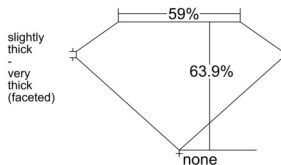

GIA®

FACSIMILE

GIA REPORT 6552179042

Verify this report at GIA.edu

GIA NATURAL DIAMOND DOSSIER®

May 05, 2026
GIA Report Number 6552179042
Shape and Cutting Style ..... Oval Brilliant
Measurements ..... 4.85 x 3.50 x 2.24 mm

GRADING RESULTS

Carat Weight ..... 0.24 carat
Color Grade ..... G
Clarity Grade VVS2

ADDITIONAL GRADING INFORMATION

Polish ..... Excellent
Symmetry ..... Very Good
Fluorescence ..... None
Clarity Characteristics..... Needle, Feather, Pinpoint
Inscription(s): GIA 6552179042

PROPORTIONS

Profile not to actual proportions

GRADING SCALES

GIA COLOR SCALE		GIA CLARITY SCALE			
COLORLESS	D	VERY VERY SLIGHTLY INCLUDED	FLAWLESS		
	E		INTERNALLY FLAWLESS		
	F	VERY SLIGHTLY INCLUDED	VVS₁		
	G		VVS₂		
	H		VS₁		
	NEAR COLORLESS	I	SLIGHTLY INCLUDED	VS₂	
		J		SI₁	
		FAINT	K	INCLUDED	SI₂
			L		I₁
			M		I₂
VERT LIGHT	N	LIGHT	I₃		
	O				
	P				
	Q				
	R