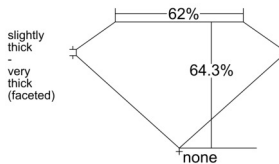

GIA®

FACSIMILE

GIA REPORT 6552179034

Verify this report at GIA.edu

GIA NATURAL DIAMOND DOSSIER®

May 05, 2026
GIA Report Number 6552179034
Shape and Cutting Style ..... Oval Brilliant
Measurements ..... 5.22 x 3.77 x 2.42 mm

GRADING RESULTS

Carat Weight ..... 0.30 carat
Color Grade ..... F
Clarity Grade VVS1

ADDITIONAL GRADING INFORMATION

Polish ..... Excellent
Symmetry ..... Excellent
Fluorescence ..... None
Clarity Characteristics ..... Pinpoint
Inscription(s): GIA 6552179034

PROPORTIONS

Profile not to actual proportions

GRADING SCALES

GIA COLOR SCALE		GIA CLARITY SCALE			
COLORLESS	D	VERY VERY SLIGHTLY INCLUDED	FLAWLESS		
	E		INTERNALLY FLAWLESS		
	F		VVS₁		
	G		VVS₂		
	NEAR COLORLESS	H	VERY SLIGHTLY INCLUDED	VS₁	
		I		VS₂	
		FAINT	J	SLIGHTLY INCLUDED	S₁
			K		S₂
	L		I₁		
	VERT LIGHT		M	INCLUDED	I₂
N			I₃		
O					
LIGHT		P			
		Q			
		R			
	S				
	T				
	U				
V					
W					
X					
Y					
Z