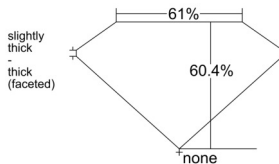

GIA®

FACSIMILE

GIA REPORT 6552178408

Verify this report at GIA.edu

GIA NATURAL DIAMOND DOSSIER®

May 05, 2026
GIA Report Number 6552178408
Shape and Cutting Style ..... Heart Brilliant
Measurements ..... 5.66 x 6.65 x 4.02 mm

GRADING RESULTS

Carat Weight ..... 0.91 carat
Color Grade ..... F
Clarity Grade VVS1

ADDITIONAL GRADING INFORMATION

Polish ..... Excellent
Symmetry ..... Excellent
Fluorescence ..... None
Clarity Characteristics ..... Cloud
Inscription(s): GIA 6552178408

PROPORTIONS

Profile not to actual proportions

GRADING SCALES

GIA COLOR SCALE		GIA CLARITY SCALE			
COLORLESS	D	VERY VERY SLIGHTLY INCLUDED	FLAWLESS		
	E		INTERNALLY FLAWLESS		
	F		VVS₁		
	G		VVS₂		
	NEAR COLORLESS	H	VERY SLIGHTLY INCLUDED	VS₁	
		I		VS₂	
		FAINT	J	SLIGHTLY INCLUDED	S₁
			K		S₂
	L		I₁		
	M		I₂		
N	I₃				
O					
LIGHT	P				
	Q				
	R				
	S				
	T				
	U				
	V				
	W				
X					
Y					
Z