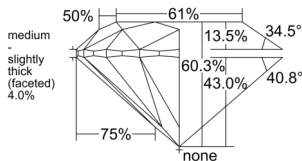

GIA®

FACSIMILE

GIA REPORT 6552174504

Verify this report at GIA.edu

GIA NATURAL DIAMOND DOSSIER®

May 06, 2026
GIA Report Number 6552174504
Shape and Cutting Style ..... Round Brilliant
Measurements ..... 4.75 - 4.79 x 2.88 mm

GRADING RESULTS

Carat Weight ..... 0.40 carat
Color Grade ..... F
Clarity Grade VS1
Cut Grade ..... Excellent

ADDITIONAL GRADING INFORMATION

Polish ..... Excellent
Symmetry ..... Excellent
Fluorescence ..... None
Clarity Characteristics ..... Feather, Needle
Inscription(s): GIA 6552174504

PROPORTIONS

Profile to actual proportions

GRADING SCALES

GIA COLOR SCALE	GIA CLARITY SCALE	GIA CUT SCALE	
D	FLAWLESS	EXCELLENT	
E	INTERNALLY FLAWLESS		
F		VVS₁	VERY GOOD
G	VVS₂		
H	VS₁	GOOD	
I	VS₂		
J	SI₁	FAIR	
K	SI₂		
L	I₁	POOR	
M			
N			
O	I₂		
P			
Q			
R	I₃		
S			
T			
U			
V			
W			
X			
Y			
Z