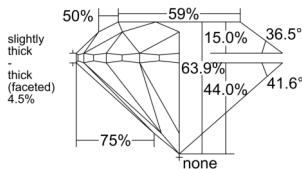

GIA®

FACSIMILE

GIA REPORT 6552173861

Verify this report at GIA.edu

GIA NATURAL DIAMOND DOSSIER®

May 05, 2026
GIA Report Number 6552173861
Shape and Cutting Style ..... Round Brilliant
Measurements ..... 5.29 - 5.32 x 3.39 mm

GRADING RESULTS

Carat Weight ..... 0.60 carat
Color Grade ..... K
Clarity Grade VS1
Cut Grade ..... Very Good

ADDITIONAL GRADING INFORMATION

Polish ..... Very Good
Symmetry ..... Excellent
Fluorescence ..... None
Clarity Characteristics..... Crystal, Feather, Needle, Pinpoint
Inscription(s): GIA 6552173861

PROPORTIONS

Profile to actual proportions