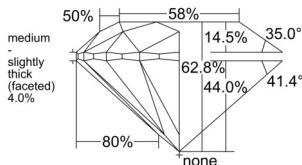

GIA®

FACSIMILE

GIA REPORT 6552173514

Verify this report at GIA.edu

GIA NATURAL DIAMOND DOSSIER®

May 06, 2026
GIA Report Number 6552173514
Shape and Cutting Style ..... Round Brilliant
Measurements ..... 5.05 - 5.07 x 3.18 mm

GRADING RESULTS

Carat Weight ..... 0.50 carat
Color Grade ..... H
Clarity Grade VVS2
Cut Grade ..... Excellent

ADDITIONAL GRADING INFORMATION

Polish ..... Excellent
Symmetry ..... Excellent
Fluorescence ..... Strong Blue
Clarity Characteristics..... Cloud, Needle, Indented Natural
Inscription(s): GIA 6552173514

PROPORTIONS

Profile to actual proportions

GRADING SCALES

GIA COLOR SCALE	GIA CLARITY SCALE	GIA CUT SCALE	
D	FLAWLESS	EXCELLENT	
E	INTERNALLY FLAWLESS		
F		VVS₁	VERY GOOD
G	VVS₂		
H	VS₁	GOOD	
I	VS₂		
J	SI₁	FAIR	
K	SI₂		
L	I₁	POOR	
M			
N			
O	I₂		
P			
Q	I₃		
R			
S			
T			
U			
V			
W			
X			
Y			
Z