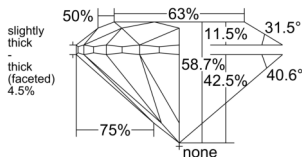

GIA®

FACSIMILE

GIA REPORT 6552172428

Verify this report at GIA.edu

GIA NATURAL DIAMOND DOSSIER®

May 04, 2026
GIA Report Number 6552172428
Shape and Cutting Style ..... Round Brilliant
Measurements ..... 5.12 - 5.19 x 3.02 mm

GRADING RESULTS

Carat Weight ..... 0.50 carat
Color Grade ..... G
Clarity Grade VS1
Cut Grade ..... Very Good

ADDITIONAL GRADING INFORMATION

Polish ..... Excellent
Symmetry ..... Very Good
Fluorescence ..... Strong Blue
Clarity Characteristics..... Crystal, Needle, Pinpoint, Indented
Natural

Inscription(s): GIA 6552172428

PROPORTIONS

Profile to actual proportions

GRADING SCALES

GIA COLOR SCALE	GIA CLARITY SCALE	GIA CUT SCALE	
D	FLAWLESS	EXCELLENT	
E	INTERNALLY FLAWLESS		
F		VVS₁	VERY GOOD
G	VVS₂		
H	VS₁	GOOD	
I	VS₂		
J	SI₁	FAIR	
K	SI₂		
L	I₁	POOR	
M	I₂		
N	I₃		
O			
P			
Q			
R			
S			
T			
U			
V			
W			
X			
Y			
Z