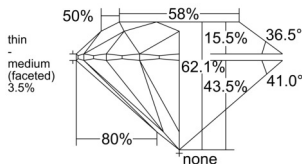

GIA®

FACSIMILE

GIA REPORT 6552172027

Verify this report at GIA.edu

GIA NATURAL DIAMOND DOSSIER®

May 06, 2026
GIA Report Number 6552172027
Shape and Cutting Style ..... Round Brilliant
Measurements ..... 5.07 - 5.10 x 3.16 mm

GRADING RESULTS

Carat Weight ..... 0.50 carat
Color Grade ..... K
Clarity Grade VS1
Cut Grade ..... Excellent

ADDITIONAL GRADING INFORMATION

Polish ..... Excellent
Symmetry ..... Excellent
Fluorescence ..... Medium Blue
Clarity Characteristics ..... Crystal
Inscription(s): GIA 6552172027

PROPORTIONS

GRADING SCALES

GIA COLOR SCALE	GIA CLARITY SCALE	GIA CUT SCALE	
D	FLAWLESS	EXCELLENT	
E	INTERNALLY FLAWLESS		
F		VVS₁	VERY GOOD
G	VVS₂		
H	VS₁	GOOD	
I	VS₂		
J	SI₁	FAIR	
K	SI₂		
L	I₁	POOR	
M			
N			
O	I₂		
P			
Q			
R	I₃		
S			
T			
U			
V			
W			
X			
Y			
Z