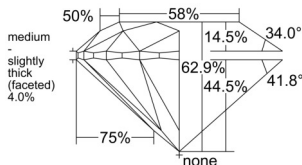

GIA®

FACSIMILE

GIA REPORT 6552169831

Verify this report at GIA.edu

GIA NATURAL DIAMOND DOSSIER®

May 06, 2026
GIA Report Number 6552169831
Shape and Cutting Style ..... Round Brilliant
Measurements ..... 4.83 - 4.86 x 3.05 mm

GRADING RESULTS

Carat Weight ..... 0.44 carat
Color Grade ..... F
Clarity Grade VS2
Cut Grade ..... Excellent

ADDITIONAL GRADING INFORMATION

Polish ..... Excellent
Symmetry ..... Excellent
Fluorescence ..... None
Clarity Characteristics..... Knot, Feather, Cloud
Inscription(s): GIA 6552169831

PROPORTIONS

Profile to actual proportions

GRADING SCALES

GIA COLOR SCALE	GIA CLARITY SCALE	GIA CUT SCALE	
D	FLAWLESS	EXCELLENT	
E	INTERNALLY FLAWLESS		
F		VVS₁	VERY GOOD
G	VVS₂		
H	VS₁	GOOD	
I	VS₂		
J	SI₁	FAIR	
K	SI₂		
L	I₁	POOR	
M	I₂		
N	I₃		
O			
P			
Q			
R			
S			
T			
U			
V			
W			
X			
Y			
Z