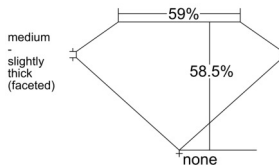

GIA®

FACSIMILE

GIA REPORT 6552169562

Verify this report at GIA.edu

GIA NATURAL DIAMOND DOSSIER®

May 02, 2026
GIA Report Number 6552169562
Shape and Cutting Style ..... Oval Brilliant
Measurements ..... 6.72 x 4.74 x 2.77 mm

GRADING RESULTS

Carat Weight ..... 0.54 carat
Color Grade ..... F
Clarity Grade VVS1

ADDITIONAL GRADING INFORMATION

Polish ..... Excellent
Symmetry ..... Excellent
Fluorescence ..... None
Clarity Characteristics ..... Pinpoint, Feather
Inscription(s): GIA 6552169562

PROPORTIONS

Profile not to actual proportions

GRADING SCALES

GIA COLOR SCALE		GIA CLARITY SCALE	
COLORLESS	D	VERY VERY SLIGHTLY INCLUDED	FLAWLESS
	E		INTERNALLY FLAWLESS
	F		VVS₁
	G		VVS₂
	H		VS₁
	I		VS₂
	J		SI₁
	K		SI₂
	L		I₁
	M		I₂
NEAR COLORLESS	N	SLIGHTLY INCLUDED	I₃
	O		
	P		
	Q		
FAINT	R	INCLUDED	
	S		
	T		
	U		
VERT LIGHT	V	LIGHT	
	W		
	X		
	Y		
	Z