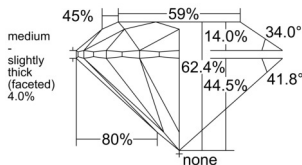

GIA®

FACSIMILE

GIA REPORT 6552167954

Verify this report at GIA.edu

GIA NATURAL DIAMOND DOSSIER®

May 05, 2026
GIA Report Number 6552167954
Shape and Cutting Style ..... Round Brilliant
Measurements ..... 5.06 - 5.10 x 3.17 mm

GRADING RESULTS

Carat Weight ..... 0.50 carat
Color Grade ..... F
Clarity Grade VS1
Cut Grade ..... Excellent

ADDITIONAL GRADING INFORMATION

Polish ..... Excellent
Symmetry ..... Excellent
Fluorescence ..... None
Clarity Characteristics ..... Cloud, Pinpoint
Inscription(s): GIA 6552167954

PROPORTIONS

Profile to actual proportions