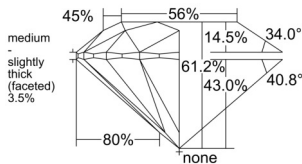

GIA®

FACSIMILE

GIA REPORT 6552164812

Verify this report at GIA.edu

GIA NATURAL DIAMOND DOSSIER®

May 04, 2026
GIA Report Number 6552164812
Shape and Cutting Style ..... Round Brilliant
Measurements ..... 5.18 - 5.21 x 3.18 mm

GRADING RESULTS

Carat Weight ..... 0.52 carat
Color Grade ..... J
Clarity Grade VS2
Cut Grade ..... Excellent

ADDITIONAL GRADING INFORMATION

Polish ..... Excellent
Symmetry ..... Excellent
Fluorescence ..... Medium Blue
Clarity Characteristics ..... Crystal, Cloud
Inscription(s): GIA 6552164812

PROPORTIONS

Profile to actual proportions

GRADING SCALES

GIA COLOR SCALE

COLORESS	D
	E
	F
	G
	H
	I
	J
NEAR COLORESS	K
	L
FAIN	M
	N
	O
	P
	Q
VERY LIGHT	R
	S
	T
	U
	V
	W
	X
	Y
LIGHT	Z

GIA CLARITY SCALE

FLAWLESS	INTERNAL FLAWLESS	
		FLAWLESS
VERY VERY SLIGHTLY INCLUDED	VVS₁	
	VVS₂	
VERY SLIGHTLY INCLUDED	VS₁	
	VS₂	
SLIGHTLY INCLUDED	SI₁	
	SI₂	
INCLUDED	I₁	
	I₂	
	I₃	

GIA CUT SCALE

EXCELLENT
VERY GOOD
GOOD
FAIR
POOR