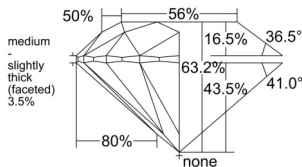

GIA®

FACSIMILE

GIA REPORT 6552164625

Verify this report at GIA.edu

GIA NATURAL DIAMOND DOSSIER®

May 03, 2026
GIA Report Number 6552164625
Shape and Cutting Style ..... Round Brilliant
Measurements ..... 5.89 - 5.92 x 3.73 mm

GRADING RESULTS

Carat Weight ..... 0.80 carat
Color Grade ..... J
Clarity Grade VS1
Cut Grade ..... Excellent

ADDITIONAL GRADING INFORMATION

Polish ..... Excellent
Symmetry ..... Excellent
Fluorescence ..... Faint
Clarity Characteristics..... Crystal, Cloud, Pinpoint
Inscription(s): GIA 6552164625

PROPORTIONS

GRADING SCALES

GIA COLOR SCALE

COLORLESS	D
	E
	F
	G
	H
	I
NEAR COLORLESS	J
	K
	L
FAIN	M
	N
	O
	P
VERY LIGHT	Q
	R
	S
	T
	U
	V
	W
	X
	Y
LIGHT	Z

GIA CLARITY SCALE

FLAWLESS	INTERNAL FLAWLESS	
		FLAWLESS
VERY VERY SLIGHTLY INCLUDED	VVS₁	
	VVS₂	
VERY SLIGHTLY INCLUDED	VS₁	
	VS₂	
SLIGHTLY INCLUDED	SI₁	
	SI₂	
INCLUDED	I₁	
	I₂	
	I₃	

GIA CUT SCALE

EXCELLENT
VERY GOOD
GOOD
FAIR
POOR