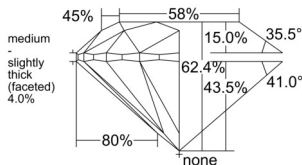

GIA®

FACSIMILE

GIA REPORT 6552164426

Verify this report at GIA.edu

GIA NATURAL DIAMOND DOSSIER®

May 05, 2026
GIA Report Number 6552164426
Shape and Cutting Style ..... Round Brilliant
Measurements ..... 4.67 - 4.70 x 2.93 mm

GRADING RESULTS

Carat Weight ..... 0.40 carat
Color Grade ..... H
Clarity Grade VVS1
Cut Grade ..... Excellent

ADDITIONAL GRADING INFORMATION

Polish ..... Excellent
Symmetry ..... Excellent
Fluorescence ..... None
Clarity Characteristics ..... Cloud, Pinpoint
Inscription(s): GIA 6552164426

PROPORTIONS

GRADING SCALES

GIA COLOR SCALE

COLORLESS	D
	E
	F
	G
	H
	I
	J
NEAR COLORLESS	K
	L
FAIN	M
	N
	O
	P
VERY LIGHT	Q
	R
	S
	T
	U
	V
	W
	X
	Y
LIGHT	Z

GIA CLARITY SCALE

FLAWLESS	INTERNAL FLAWLESS	
		FLAWLESS
VERY VERY SLIGHTLY INCLUDED	VVS₁	
	VVS₂	
VERY SLIGHTLY INCLUDED	VS₁	
	VS₂	
SLIGHTLY INCLUDED	SI₁	
	SI₂	
INCLUDED	I₁	
	I₂	
	I₃	

GIA CUT SCALE

EXCELLENT
VERY GOOD
GOOD
FAIR
POOR