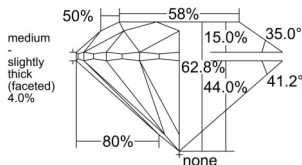

GIA®

FACSIMILE

GIA NATURAL DIAMOND DOSSIER®

May 05, 2026
GIA Report Number 6552164213
Shape and Cutting Style ..... Round Brilliant
Measurements ..... 5.67 - 5.71 x 3.58 mm

GRADING RESULTS

Carat Weight ..... 0.71 carat
Color Grade ..... H
Clarity Grade S11
Cut Grade ..... Excellent

ADDITIONAL GRADING INFORMATION

Polish ..... Excellent
Symmetry ..... Excellent
Fluorescence ..... None
Clarity Characteristics..... Cloud, Crystal, Feather
Inscription(s): GIA 6552164213

GIA REPORT 6552164213

Verify this report at GIA.edu

PROPORTIONS

GRADING SCALES

GIA COLOR SCALE

COLOREDNESS	D
	E
	F
	G
	H
	I
	J
NEAR COLORLESS	K
	L
FADING	M
	N
	O
	P
VERY LIGHT	Q
	R
	S
	T
	U
	V
	W
	X
	Y
LIGHT	Z

GIA CLARITY SCALE

FLAWLESS	INTERNAL FLAWLESS	
		FLAWLESS
VERY VERY SLIGHTLY INCLUDED	VVS₁	
	VVS₂	
VERY SLIGHTLY INCLUDED	VS₁	
	VS₂	
SLIGHTLY INCLUDED	SI₁	
	SI₂	
INCLUDED	I₁	
	I₂	
	I₃	

GIA CUT SCALE

EXCELLENT
VERY GOOD
GOOD
FAIR
POOR