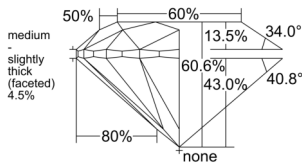

GIA®

FACSIMILE

GIA REPORT 6552162787

Verify this report at GIA.edu

GIA NATURAL DIAMOND DOSSIER®

May 05, 2026
GIA Report Number 6552162787
Shape and Cutting Style ..... Round Brilliant
Measurements ..... 4.28 - 4.31 x 2.61 mm

GRADING RESULTS

Carat Weight ..... 0.30 carat
Color Grade ..... D
Clarity Grade VS2
Cut Grade ..... Excellent

ADDITIONAL GRADING INFORMATION

Polish ..... Excellent
Symmetry ..... Excellent
Fluorescence ..... Strong Blue
Clarity Characteristics ..... Crystal
Inscription(s): GIA 6552162787

PROPORTIONS

Profile to actual proportions

GRADING SCALES

GIA COLOR SCALE	GIA CLARITY SCALE	GIA CUT SCALE	
D	FLAWLESS	EXCELLENT	
E	INTERNALLY FLAWLESS		
F		VVS₁	VERY GOOD
G	VVS₂		
H	VS₁	GOOD	
I	VS₂		
J	SI₁	FAIR	
K	SI₂		
L	I₁	POOR	
M	I₂		
N	I₃		
O			
P			
Q			
R			
S			
T			
U			
V			
W			
X			
Y			
Z