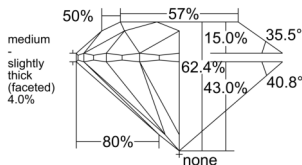

GIA®

FACSIMILE

GIA REPORT 6552159861

Verify this report at GIA.edu

GIA NATURAL DIAMOND DOSSIER®

May 02, 2026
GIA Report Number 6552159861
Shape and Cutting Style ..... Round Brilliant
Measurements ..... 5.51 - 5.53 x 3.45 mm

GRADING RESULTS

Carat Weight ..... 0.65 carat
Color Grade ..... H
Clarity Grade VS2
Cut Grade ..... Excellent

ADDITIONAL GRADING INFORMATION

Polish ..... Very Good
Symmetry ..... Excellent
Fluorescence ..... None
Clarity Characteristics ..... Cloud, Crystal
Inscription(s): GIA 6552159861

PROPORTIONS

GRADING SCALES

GIA COLOR SCALE	GIA CLARITY SCALE	GIA CUT SCALE	
D	FLAWLESS	EXCELLENT	
E	INTERNALLY FLAWLESS		
F		VVS₁	VERY GOOD
G	VVS₂		
H	VS₁	GOOD	
I	VS₂		
J	SI₁	FAIR	
K	SI₂		
L	I₁	POOR	
M	I₂		
N	I₃		
O			
P			
Q			
R			
S			
T			
U			
V			
W			
X			
Y			
Z