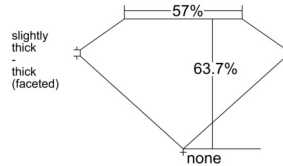

GIA®

FACSIMILE

GIA REPORT 6552156978

Verify this report at GIA.edu

GIA NATURAL DIAMOND DOSSIER®

May 06, 2026
GIA Report Number 6552156978
Shape and Cutting Style ..... Oval Brilliant
Measurements ..... 6.68 x 4.76 x 3.03 mm

GRADING RESULTS

Carat Weight ..... 0.64 carat
Color Grade ..... H
Clarity Grade VS1

ADDITIONAL GRADING INFORMATION

Polish ..... Excellent
Symmetry ..... Excellent
Fluorescence ..... None
Clarity Characteristics..... Crystal, Feather
Inscription(s): GIA 6552156978

PROPORTIONS

Profile not to actual proportions

GRADING SCALES

GIA COLOR SCALE		GIA CLARITY SCALE			
COLORLESS	D	NEAR COLORLESS	FLAWLESS		
	E		INTERNALLY FLAWLESS		
	F		VERY VERY SLIGHTLY INCLUDED	VVS₁	
	G			VVS₂	
	H		VERY SLIGHTLY INCLUDED	VS₁	
	I			VS₂	
	J			SLIGHTLY INCLUDED	SI₁
	K		SI₂		
	FAINT		L	LIGHT	I₁
			M		I₂
N		I₃			
O					
P					
Q					
R					
S