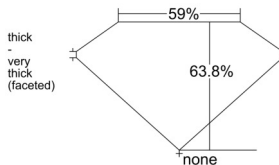

GIA®

FACSIMILE

GIA REPORT 6552156954

Verify this report at GIA.edu

GIA NATURAL DIAMOND DOSSIER®

April 30, 2026
GIA Report Number 6552156954
Shape and Cutting Style ..... Heart Brilliant
Measurements ..... 4.75 x 5.32 x 3.40 mm

GRADING RESULTS

Carat Weight ..... 0.50 carat
Color Grade ..... D
Clarity Grade VS1

ADDITIONAL GRADING INFORMATION

Polish ..... Excellent
Symmetry ..... Very Good
Fluorescence ..... None
Clarity Characteristics..... Crystal, Needle, Cloud, Pinpoint
Inscription(s): GIA 6552156954

PROPORTIONS

Profile not to actual proportions

GRADING SCALES

GIA COLOR SCALE		GIA CLARITY SCALE			
COLORLESS	D	VERY VERY SLIGHTLY INCLUDED	FLAWLESS		
	E		INTERNALLY FLAWLESS		
	F	VERY SLIGHTLY INCLUDED	VVS₁		
	G		VVS₂		
	H		VS₁		
	NEAR COLORLESS	I	SLIGHTLY INCLUDED	VS₂	
		J		SI₁	
		FAINT	K	INCLUDED	SI₂
			L		I₁
			M		I₂
VERT LIGHT	N	LIGHT	I₃		
	O				
	P				
	Q				
	R