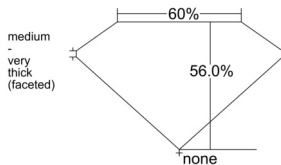

GIA®

FACSIMILE

GIA REPORT 6552156423

Verify this report at GIA.edu

GIA NATURAL DIAMOND DOSSIER®

April 30, 2026
GIA Report Number 6552156423
Shape and Cutting Style ..... Heart Brilliant
Measurements ..... 5.65 x 6.25 x 3.50 mm

GRADING RESULTS

Carat Weight ..... 0.70 carat
Color Grade ..... G
Clarity Grade S11

ADDITIONAL GRADING INFORMATION

Polish ..... Very Good
Symmetry ..... Very Good
Fluorescence ..... None
Clarity Characteristics ..... Feather
Inscription(s): GIA 6552156423

PROPORTIONS

Profile not to actual proportions

GRADING SCALES

GIA COLOR SCALE		GIA CLARITY SCALE			
COLORLESS	D	VERY VERY SLIGHTLY INCLUDED	FLAWLESS		
	E		INTERNALLY FLAWLESS		
	F	VERY SLIGHTLY INCLUDED	VVS₁		
	G		VVS₂		
	H		VS₁		
	NEAR COLORLESS	I	SLIGHTLY INCLUDED	VS₂	
		J		S1₁	
		FAINT	K	INCLUDED	S1₂
			L		I₁
			M		I₂
VERT LIGHT	N	LIGHT	I₃		
	O				
	P				
	Q				
	R				
	S				
	T				
LIGHT	U				
	V				
	W				
	X				
	Y				
	Z