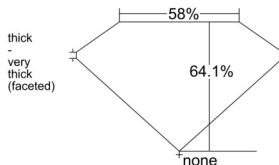

GIA®

FACSIMILE

GIA REPORT 6552153982

Verify this report at GIA.edu

GIA NATURAL DIAMOND DOSSIER®

May 04, 2026
GIA Report Number 6552153982
Shape and Cutting Style ..... Pear Brilliant
Measurements ..... 8.03 x 5.17 x 3.31 mm

GRADING RESULTS

Carat Weight ..... 0.84 carat
Color Grade ..... F
Clarity Grade VS2

ADDITIONAL GRADING INFORMATION

Polish ..... Excellent
Symmetry ..... Excellent
Fluorescence ..... Faint
Clarity Characteristics..... Crystal, Cloud, Feather
Inscription(s): GIA 6552153982

PROPORTIONS

Profile not to actual proportions

GRADING SCALES

GIA COLOR SCALE		GIA CLARITY SCALE	
COLORLESS	D	VERY VERY SLIGHTLY INCLUDED	FLAWLESS
	E		INTERNALLY FLAWLESS
	F		VVS₁
	G		VVS₂
	H		VS₁
	I		VS₂
	J		SI₁
	K		SI₂
	L		I₁
	M		I₂
NEAR COLORLESS	N	SLIGHTLY INCLUDED	I₃
	O		
	P		
	Q		
FAINT	R		
	S		
	T		
	U		
VERT LIGHT	V		
	W		
	X		
	Y		
LIGHT	Z