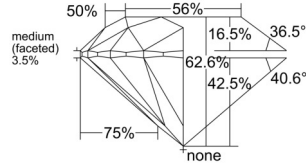

GIA®

FACSIMILE

GIA REPORT 6552153820

Verify this report at GIA.edu

GIA NATURAL DIAMOND DOSSIER®

May 04, 2026
GIA Report Number 6552153820
Shape and Cutting Style ..... Round Brilliant
Measurements ..... 4.75 - 4.78 x 2.98 mm

GRADING RESULTS

Carat Weight ..... 0.42 carat
Color Grade ..... E
Clarity Grade VS1
Cut Grade ..... Excellent

ADDITIONAL GRADING INFORMATION

Polish ..... Excellent
Symmetry ..... Excellent
Fluorescence ..... None
Clarity Characteristics ..... Cloud
Inscription(s): GIA 6552153820

PROPORTIONS

Profile to actual proportions