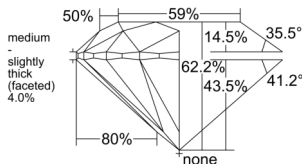

GIA®

FACSIMILE

GIA REPORT 6552152091

Verify this report at GIA.edu

GIA NATURAL DIAMOND DOSSIER®

May 02, 2026
GIA Report Number 6552152091
Shape and Cutting Style ..... Round Brilliant
Measurements ..... 4.77 - 4.81 x 2.98 mm

GRADING RESULTS

Carat Weight ..... 0.42 carat
Color Grade ..... F
Clarity Grade VVS2
Cut Grade ..... Excellent

ADDITIONAL GRADING INFORMATION

Polish ..... Excellent
Symmetry ..... Excellent
Fluorescence ..... Faint
Clarity Characteristics ..... Pinpoint, Cloud
Inscription(s): GIA 6552152091

PROPORTIONS

Profile to actual proportions

GRADING SCALES

GIA COLOR SCALE	GIA CLARITY SCALE	GIA CUT SCALE	
D	FLAWLESS	EXCELLENT	
E	INTERNALLY FLAWLESS		
F		VVS₁	VERY GOOD
G	VVS₂		
H	VS₁	GOOD	
I	VS₂		
J	SI₁	FAIR	
K	SI₂		
L	I₁	POOR	
M	I₂		
N	I₃		
O			
P			
Q			
R			
S			
T			
U			
V			
W			
X			
Y			
Z