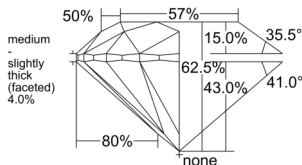

GIA®

FACSIMILE

GIA REPORT 6552151234

Verify this report at GIA.edu

GIA NATURAL DIAMOND DOSSIER®

May 02, 2026
GIA Report Number 6552151234
Shape and Cutting Style ..... Round Brilliant
Measurements ..... 5.03 - 5.08 x 3.16 mm

GRADING RESULTS

Carat Weight ..... 0.50 carat
Color Grade ..... D
Clarity Grade VS1
Cut Grade ..... Excellent

ADDITIONAL GRADING INFORMATION

Polish ..... Excellent
Symmetry ..... Excellent
Fluorescence ..... None
Clarity Characteristics..Cloud, Pinpoint, Needle, Indented Natural
Inscription(s): GIA 6552151234

PROPORTIONS

GRADING SCALES

GIA COLOR SCALE

COLOURESS	D
	E
	F
	G
	H
	I
	J
NEAR COLOURESS	K
	L
Faint	M
	N
	O
	P
	Q
	R
	S
	T
	U
	V
	W
	X
	Y
Light	Z

GIA CLARITY SCALE

FLAWLESS	VERY VERY SLIGHTLY INCLUDED	VS₁	VS₂	VS₁	VS₂	SI₁	SI₂	I₁	I₂	I₃			
											VERY SLIGHTLY INCLUDED	SLIGHTLY INCLUDED	INCLUDED

GIA CUT SCALE

EXCELLENT
VERY GOOD
GOOD
FAIR
POOR