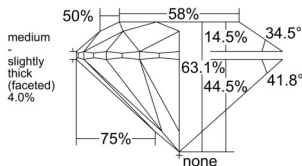

GIA®

FACSIMILE

GIA REPORT 6552147991

Verify this report at GIA.edu

GIA NATURAL DIAMOND DOSSIER®

April 30, 2026
GIA Report Number 6552147991
Shape and Cutting Style ..... Round Brilliant
Measurements ..... 4.68 - 4.72 x 2.97 mm

GRADING RESULTS

Carat Weight ..... 0.40 carat
Color Grade I
Clarity Grade VS1
Cut Grade ..... Excellent

ADDITIONAL GRADING INFORMATION

Polish ..... Excellent
Symmetry ..... Excellent
Fluorescence ..... None
Clarity Characteristics ..... Cloud, Pinpoint
Inscription(s): GIA 6552147991

PROPORTIONS

Profile to actual proportions