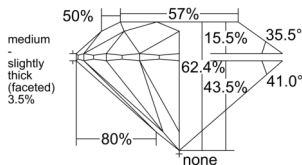

GIA®

FACSIMILE

GIA REPORT 6552146961

Verify this report at GIA.edu

GIA NATURAL DIAMOND DOSSIER®

April 29, 2026
GIA Report Number 6552146961
Shape and Cutting Style ..... Round Brilliant
Measurements ..... 5.06 - 5.09 x 3.17 mm

GRADING RESULTS

Carat Weight ..... 0.50 carat
Color Grade ..... F
Clarity Grade VS1
Cut Grade ..... Excellent

ADDITIONAL GRADING INFORMATION

Polish ..... Excellent
Symmetry ..... Excellent
Fluorescence ..... Faint
Clarity Characteristics ..... Crystal
Inscription(s): GIA 6552146961

PROPORTIONS

GRADING SCALES

GIA COLOR SCALE	GIA CLARITY SCALE	GIA CUT SCALE	
D	FLAWLESS	EXCELLENT	
E	INTERNALLY FLAWLESS		
F		VVS₁	VERY GOOD
G	VVS₂		
H	VS₁	GOOD	
I	VS₂		
J	SI₁	FAIR	
K	SI₂		
L	I₁	POOR	
M	I₂		
N	I₃		
O			
P			
Q			
R			
S			
T			
U			
V			
W			
X			
Y			
Z