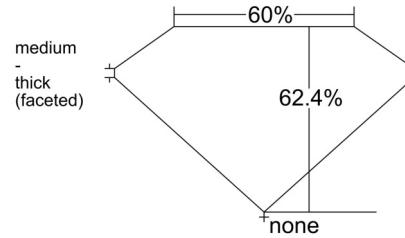

PROPORTIONS

Profile not to actual proportions