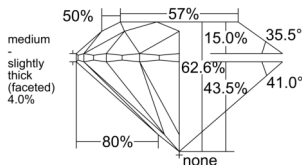

GIA®

FACSIMILE

GIA REPORT 6552138612

Verify this report at GIA.edu

GIA NATURAL DIAMOND DOSSIER®

April 29, 2026
GIA Report Number 6552138612
Shape and Cutting Style ..... Round Brilliant
Measurements ..... 4.67 - 4.70 x 2.94 mm

GRADING RESULTS

Carat Weight ..... 0.40 carat
Color Grade ..... D
Clarity Grade VS1
Cut Grade ..... Excellent

ADDITIONAL GRADING INFORMATION

Polish ..... Excellent
Symmetry ..... Excellent
Fluorescence ..... Strong Blue
Clarity Characteristics ..... Crystal
Inscription(s): GIA 6552138612

PROPORTIONS

Profile to actual proportions

GRADING SCALES

GIA COLOR SCALE	GIA CLARITY SCALE	GIA CUT SCALE
D	FLAWLESS	EXCELLENT
E	FLAWLESS	
F	INTERNALLY FLAWLESS	VERY GOOD
G	FLAWLESS	
H	VVS₁	GOOD
I	VVS₂	
J	VS₁	FAIR
K	VS₂	
L	SI₁	POOR
M	SI₂	
N	I₁	
O	I₂	
P	I₃	
Q		
R		
S		
T		
U		
V		
W		
X		
Y		
Z