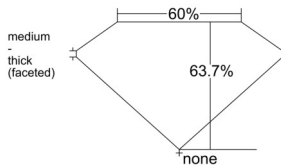

GIA®

FACSIMILE

GIA REPORT 6552134271

Verify this report at GIA.edu

GIA NATURAL DIAMOND DOSSIER®

April 28, 2026
GIA Report Number 6552134271
Shape and Cutting Style ..... Oval Brilliant
Measurements ..... 6.21 x 4.43 x 2.82 mm

GRADING RESULTS

Carat Weight ..... 0.50 carat
Color Grade ..... E
Clarity Grade VS1

ADDITIONAL GRADING INFORMATION

Polish ..... Excellent
Symmetry ..... Excellent
Fluorescence ..... None
Clarity Characteristics..... Crystal, Feather, Pinpoint
Inscription(s): GIA 6552134271

PROPORTIONS

Profile not to actual proportions

GRADING SCALES

GIA COLOR SCALE		GIA CLARITY SCALE			
COLORLESS	D	VERY VERY SLIGHTLY INCLUDED	FLAWLESS		
	E		INTERNALLY FLAWLESS		
	F	VERY SLIGHTLY INCLUDED	VVS₁		
	G		VVS₂		
	H		VS₁		
	NEAR COLORLESS	I	SLIGHTLY INCLUDED	VS₂	
		J		SI₁	
		FAINT	K	INCLUDED	SI₂
			L		I₁
			M		I₂
N			I₃		
VERT LIGHT	O	NOT GRADED			
	P				
	Q				
	R				
	S				
	T				
LIGHT	U				
	V				
	W				
	X				
Y					
Z