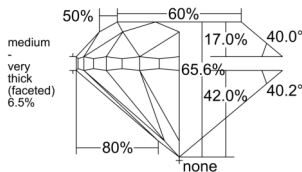

GIA®

FACSIMILE

GIA REPORT 6552133416

Verify this report at GIA.edu

GIA NATURAL DIAMOND DOSSIER®

May 04, 2026
GIA Report Number 6552133416
Shape and Cutting Style ..... Round Brilliant
Measurements ..... 4.49 - 4.53 x 2.96 mm

GRADING RESULTS

Carat Weight ..... 0.40 carat
Color Grade ..... H
Clarity Grade VS1
Cut Grade ..... Good

ADDITIONAL GRADING INFORMATION

Polish ..... Excellent
Symmetry ..... Very Good
Fluorescence ..... None
Clarity Characteristics.... Crystal, Cloud, Indented Natural, Needle
Inscription(s): GIA 6552133416

PROPORTIONS

Profile to actual proportions

GRADING SCALES

GIA COLOR SCALE

COLORESS	D
	E
	F
	G
	H
	I
	J
NEAR COLORESS	K
	L
FAIN	M
	N
	O
	P
VERY LIGHT	Q
	R
	S
	T
	U
	V
	W
	X
	Y
LIGHT	Z

GIA CLARITY SCALE

VERY VERY SLIGHTLY INCLUDED	FLAWLESS
	INTERNALLY FLAWLESS
VERY SLIGHTLY INCLUDED	VVS₁
	VVS₂
SLIGHTLY INCLUDED	VS₁
	VS₂
INCLUDED	SI₁
	SI₂
	I₁
	I₂
	I₃

GIA CUT SCALE

EXCELLENT
VERY GOOD
GOOD
FAIR
POOR