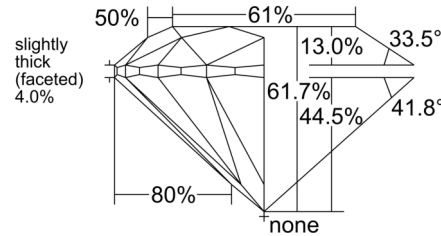

GIA NATURAL DIAMOND GRADING REPORT

April 28, 2026
 GIA Report Number 6552128179
 Shape and Cutting Style Round Brilliant
 Measurements 6.41 - 6.44 x 3.97 mm

GRADING RESULTS

Carat Weight 1.01 carat
 Color Grade F
 Clarity Grade SI1
 Cut Grade Excellent

ADDITIONAL GRADING INFORMATION

Polish Excellent
 Symmetry Excellent
 Fluorescence None

Inscription(s): GIA 6552128179

Comments: Clouds are not shown. Pinpoints are not shown.

PROPORTIONS

Profile to actual proportions

CLARITY CHARACTERISTICS

KEY TO SYMBOLS*

- Crystal
- ∖ Needle

* Red symbols denote internal characteristics (inclusions). Green or black symbols denote external characteristics (blemishes). Diagram is an approximate representation of the diamond, and symbols shown indicate type, position, and approximate size of clarity characteristics. All clarity characteristics may not be shown. Details of finish are not shown.