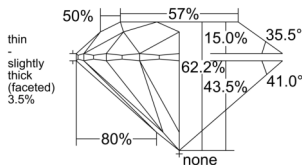

GIA®

FACSIMILE

GIA REPORT 6552124345

Verify this report at GIA.edu

GIA NATURAL DIAMOND DOSSIER®

April 26, 2026
GIA Report Number 6552124345
Shape and Cutting Style ..... Round Brilliant
Measurements ..... 5.75 - 5.78 x 3.59 mm

GRADING RESULTS

Carat Weight ..... 0.74 carat
Color Grade ..... G
Clarity Grade S11
Cut Grade ..... Excellent

ADDITIONAL GRADING INFORMATION

Polish ..... Excellent
Symmetry ..... Excellent
Fluorescence ..... Faint
Clarity Characteristics ..... Crystal
Inscription(s): GIA 6552124345

PROPORTIONS

GRADING SCALES

GIA COLOR SCALE	GIA CLARITY SCALE	GIA CUT SCALE	
D	FLAWLESS	EXCELLENT	
E	INTERNALLY FLAWLESS		
F		VVS₁	VERY GOOD
G	VVS₂		
H	VS₁	GOOD	
I	VS₂		
J	S1₁	FAIR	
K	S1₂		
L	I₁	POOR	
M	I₂		
N	I₃		
O			
P			
Q			
R			
S			
T			
U			
V			
W			
X			
Y			
Z