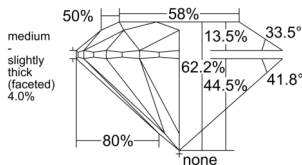

GIA®

FACSIMILE

GIA REPORT 6552118761

Verify this report at GIA.edu

GIA NATURAL DIAMOND DOSSIER®

April 25, 2026
GIA Report Number 6552118761
Shape and Cutting Style ..... Round Brilliant
Measurements ..... 5.09 - 5.11 x 3.17 mm

GRADING RESULTS

Carat Weight ..... 0.50 carat
Color Grade ..... F
Clarity Grade VVS1
Cut Grade ..... Excellent

ADDITIONAL GRADING INFORMATION

Polish ..... Excellent
Symmetry ..... Excellent
Fluorescence ..... Medium Blue
Clarity Characteristics ..... Pinpoint, Feather
Inscription(s): GIA 6552118761

PROPORTIONS

Profile to actual proportions