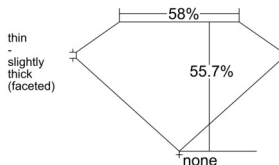

GIA®

FACSIMILE

GIA REPORT 6552117836

Verify this report at GIA.edu

GIA NATURAL DIAMOND DOSSIER®

April 24, 2026
GIA Report Number 6552117836
Shape and Cutting Style ..... Heart Brilliant
Measurements ..... 5.50 x 6.45 x 3.59 mm

GRADING RESULTS

Carat Weight ..... 0.73 carat
Color Grade ..... J
Clarity Grade VS2

ADDITIONAL GRADING INFORMATION

Polish ..... Excellent
Symmetry ..... Excellent
Fluorescence ..... Faint
Clarity Characteristics ..... Feather, Cavity
Inscription(s): GIA 6552117836

PROPORTIONS

Profile not to actual proportions

GRADING SCALES

GIA COLOR SCALE		GIA CLARITY SCALE			
COLORLESS	D	VERY VERY SLIGHTLY INCLUDED	FLAWLESS		
	E		INTERNALLY FLAWLESS		
	F	VERY SLIGHTLY INCLUDED	VVS₁		
	G		VVS₂		
	H		VS₁		
	NEAR COLORLESS	I	SLIGHTLY INCLUDED	VS₂	
		J		SI₁	
		FAINT	K	INCLUDED	SI₂
			L		I₁
			M		I₂
VERT LIGHT	N	LIGHT	I₃		
	O				
	P				
	Q				
	R