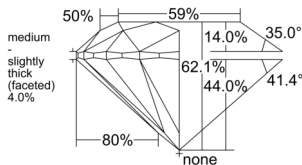

GIA®

FACSIMILE

GIA NATURAL DIAMOND DOSSIER®

April 24, 2026
GIA Report Number 6552113437
Shape and Cutting Style ..... Round Brilliant
Measurements ..... 5.67 - 5.69 x 3.53 mm

GRADING RESULTS

Carat Weight ..... 0.70 carat
Color Grade ..... D
Clarity Grade VVS2
Cut Grade ..... Excellent

ADDITIONAL GRADING INFORMATION

Polish ..... Excellent
Symmetry ..... Excellent
Fluorescence ..... Faint
Clarity Characteristics ..... Pinpoint, Feather
Inscription(s): GIA 6552113437

GIA REPORT 6552113437

Verify this report at GIA.edu

PROPORTIONS

Profile to actual proportions