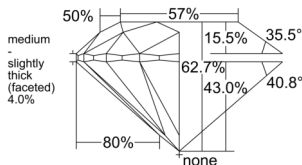

GIA®

FACSIMILE

GIA REPORT 6552110731

Verify this report at GIA.edu

GIA NATURAL DIAMOND DOSSIER®

April 23, 2026
GIA Report Number 6552110731
Shape and Cutting Style ..... Round Brilliant
Measurements ..... 5.36 - 5.37 x 3.36 mm

GRADING RESULTS

Carat Weight ..... 0.60 carat
Color Grade ..... G
Clarity Grade S11
Cut Grade ..... Excellent

ADDITIONAL GRADING INFORMATION

Polish ..... Excellent
Symmetry ..... Excellent
Fluorescence ..... None
Clarity Characteristics..... Cloud, Crystal, Feather
Inspection(s): GIA 6552110731

PROPORTIONS

GRADING SCALES

GIA COLOR SCALE

COLORESS	D
	E
	F
	G
	H
	I
	J
NEAR COLORESS	K
	L
FANIT	M
	N
	O
	P
	Q
VERY LIGHT	R
	S
	T
	U
	V
	W
	X
	Y
LIGHT	Z

GIA CLARITY SCALE

FLAWLESS	INTERNAL FLAWLESS	
		FLAWLESS
VERY VERY SLIGHTLY INCLUDED	VVS₁	
	VVS₂	
VERY SLIGHTLY INCLUDED	VS₁	
	VS₂	
SLIGHTLY INCLUDED	SI₁	
	SI₂	
INCLUDED	I₁	
	I₂	
	I₃	

GIA CUT SCALE

EXCELLENT
VERY GOOD
GOOD
FAIR
POOR