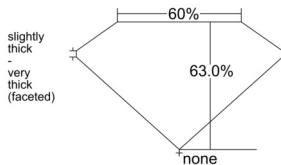

GIA®

FACSIMILE

GIA REPORT 6552108291

Verify this report at GIA.edu

GIA NATURAL DIAMOND DOSSIER®

April 25, 2026
GIA Report Number 6552108291
Shape and Cutting Style ..... Heart Brilliant
Measurements ..... 5.86 x 6.51 x 4.10 mm

GRADING RESULTS

Carat Weight ..... 0.90 carat
Color Grade ..... E
Clarity Grade S11

ADDITIONAL GRADING INFORMATION

Polish ..... Excellent
Symmetry ..... Very Good
Fluorescence ..... None
Clarity Characteristics ..... Crystal
Inscription(s): GIA 6552108291

PROPORTIONS

Profile not to actual proportions

GRADING SCALES

GIA COLOR SCALE		GIA CLARITY SCALE		
COLORLESS	D	VERY VERY SLIGHTLY INCLUDED	FLAWLESS	
	E		INTERNALLY FLAWLESS	
	F		VVS₁	
	G		VVS₂	
	NEAR COLORLESS	H	VERY SLIGHTLY INCLUDED	VS₁
		I		VS₂
		J	SLIGHTLY INCLUDED	S1₁
		K		S1₂
		L		I₁
		M		I₂
FAINT	N	INCLUDED	I₃	
	O			
	P			
	Q			
	R			
	S			
VERT LIGHT	T			
	U			
	V			
	W			
	X			
	Y			
LIGHT	Z