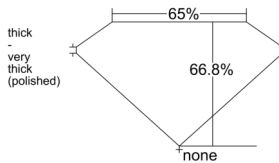

GIA®

FACSIMILE

GIA REPORT 6552107581

Verify this report at GIA.edu

GIA NATURAL DIAMOND DOSSIER®

April 26, 2026
GIA Report Number 6552107581
Shape and Cutting Style ..... **Cut-Cornered Rectangular Modified Brilliant**
Measurements ..... 5.63 x 4.17 x 2.79 mm

GRADING RESULTS

Carat Weight ..... 0.60 carat
Color Grade ..... F
Clarity Grade VVS2

ADDITIONAL GRADING INFORMATION

Polish ..... Excellent
Symmetry ..... Very Good
Fluorescence ..... Faint
Clarity Characteristics ..... Pinpoint, Cloud, Needle
Inscription(s): GIA 6552107581

PROPORTIONS

Profile not to actual proportions

GRADING SCALES

GIA COLOR SCALE		GIA CLARITY SCALE			
COLORLESS	D	VERY VERY SLIGHTLY INCLUDED	FLAWLESS		
	E		INTERNALLY FLAWLESS		
	F	VERY SLIGHTLY INCLUDED	VVS₁		
	G		VVS₂		
	H		VS₁		
	NEAR COLORLESS	I	SLIGHTLY INCLUDED	VS₂	
		J		SI₁	
		FAINT	K	INCLUDED	SI₂
			L		I₁
			M		I₂
VERT LIGHT	N	INCLUDED	I₃		
	O				
	P				
	Q				
	R				
LIGHT	S				
	T				
	U				
	V				
	W				
X					
Y					
Z