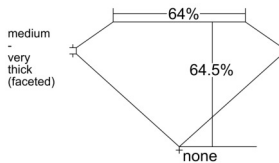

GIA®

FACSIMILE

GIA REPORT 6552106654

Verify this report at GIA.edu

GIA NATURAL DIAMOND DOSSIER®

April 28, 2026
GIA Report Number 6552106654
Shape and Cutting Style ..... Pear Brilliant
Measurements ..... 8.20 x 5.25 x 3.39 mm

GRADING RESULTS

Carat Weight ..... 0.90 carat
Color Grade I
Clarity Grade SI2

ADDITIONAL GRADING INFORMATION

Polish ..... Excellent
Symmetry ..... Excellent
Fluorescence ..... None
Clarity Characteristics ..... Feather, Crystal
Inscription(s): GIA 6552106654

PROPORTIONS

Profile not to actual proportions

GRADING SCALES

GIA COLOR SCALE		GIA CLARITY SCALE			
COLORLESS	D	VERY VERY SLIGHTLY INCLUDED	FLAWLESS		
	E		INTERNALLY FLAWLESS		
	F	VERY SLIGHTLY INCLUDED	VVS₁		
	G		VVS₂		
	H		VS₁		
	NEAR COLORLESS	I	SLIGHTLY INCLUDED	VS₂	
		J		SI₁	
		FAINT	K	INCLUDED	SI₂
			L		I₁
			M		I₂
VERT LIGHT	N	LIGHT	I₃		
	O				
	P				
	Q				
	R