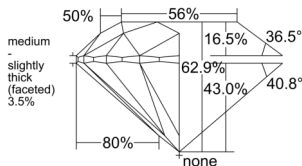

GIA®

FACSIMILE

GIA REPORT 6552106213

Verify this report at GIA.edu

GIA NATURAL DIAMOND DOSSIER®

April 25, 2026
GIA Report Number 6552106213
Shape and Cutting Style ..... Round Brilliant
Measurements ..... 5.65 - 5.67 x 3.56 mm

GRADING RESULTS

Carat Weight ..... 0.70 carat
Color Grade L
Clarity Grade VS1
Cut Grade ..... Excellent

ADDITIONAL GRADING INFORMATION

Polish ..... Excellent
Symmetry ..... Excellent
Fluorescence ..... Medium Blue
Clarity Characteristics..... Feather, Cloud, Pinpoint
Inscription(s): GIA 6552106213

PROPORTIONS

Profile to actual proportions