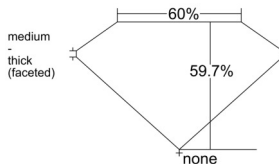

GIA®

FACSIMILE

GIA REPORT 6552104987

Verify this report at GIA.edu

GIA NATURAL DIAMOND DOSSIER®

April 23, 2026
GIA Report Number 6552104987
Shape and Cutting Style ..... Heart Brilliant
Measurements ..... 5.85 x 6.95 x 4.15 mm

GRADING RESULTS

Carat Weight ..... 0.91 carat
Color Grade ..... D
Clarity Grade S11

ADDITIONAL GRADING INFORMATION

Polish ..... Excellent
Symmetry ..... Very Good
Fluorescence ..... None
Clarity Characteristics ..... Crystal, Feather
Inscription(s): GIA 6552104987

PROPORTIONS

Profile not to actual proportions

GRADING SCALES

GIA COLOR SCALE		GIA CLARITY SCALE	
COLORLESS	D	VERY VERY SLIGHTLY INCLUDED	FLAWLESS
	E		INTERNALLY FLAWLESS
	F		VVS₁
	G		VVS₂
	H		VS₁
	I		VS₂
	J		S1₁
	K		S1₂
	L		I₁
	M		I₂
NEAR COLORLESS	N	SLIGHTLY INCLUDED	I₃
	O		
	P		
	Q		
FAINT	R		
	S		
	T		
	U		
VERT LIGHT	V		
	W		
	X		
	Y		
LIGHT	Z