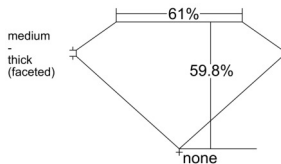

GIA®

FACSIMILE

GIA REPORT 6552087538

Verify this report at GIA.edu

GIA NATURAL DIAMOND DOSSIER®

April 22, 2026
GIA Report Number 6552087538
Shape and Cutting Style ..... Pear Brilliant
Measurements ..... 8.40 x 5.32 x 3.18 mm

GRADING RESULTS

Carat Weight ..... 0.85 carat
Color Grade ..... H
Clarity Grade VS2

ADDITIONAL GRADING INFORMATION

Polish ..... Excellent
Symmetry ..... Excellent
Fluorescence ..... Strong Blue
Clarity Characteristics ..... Twinning Wisp
Inscription(s): GIA 6552087538

PROPORTIONS

Profile not to actual proportions

GRADING SCALES

GIA COLOR SCALE		GIA CLARITY SCALE			
COLORLESS	D	VERY VERY SLIGHTLY INCLUDED	FLAWLESS		
	E		INTERNALLY FLAWLESS		
	F	VERY SLIGHTLY INCLUDED	VVS₁		
	G		VVS₂		
	H		VS₁		
	NEAR COLORLESS	I	SLIGHTLY INCLUDED	VS₂	
		J		SI₁	
		FAINT	K	INCLUDED	SI₂
			L		I₁
			M		I₂
VERTICALLY LIGHT	N	LIGHT	I₃		
	O				
	P				
	Q				
	R