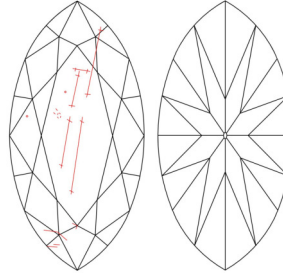

GIA NATURAL DIAMOND GRADING REPORT

April 22, 2026
 GIA Report Number 6552086531
 Shape and Cutting Style Marquise Brilliant
 Measurements 10.53 x 5.31 x 3.33 mm

GRADING RESULTS

Carat Weight 1.06 carat
 Color Grade H
 Clarity Grade SI1

ADDITIONAL GRADING INFORMATION

Polish Excellent
 Symmetry Excellent
 Fluorescence None
 Inscription(s): GIA 6552086531

Comments: Additional twinning wisps, additional clouds, pinpoints and surface graining are not shown.

PROPORTIONS

Profile not to actual proportions

CLARITY CHARACTERISTICS

KEY TO SYMBOLS*

-  Twinning Wisp
-  Feather
-  Crystal
-  Cloud
-  Needle

* Red symbols denote internal characteristics (inclusions). Green or black symbols denote external characteristics (blemishes). Diagram is an approximate representation of the diamond, and symbols shown indicate type, position, and approximate size of clarity characteristics. All clarity characteristics may not be shown. Details of finish are not shown.