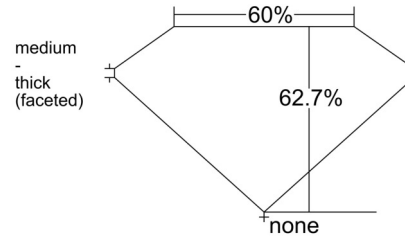

GIA NATURAL DIAMOND GRADING REPORT

April 22, 2026
 GIA Report Number 6552086531
 Shape and Cutting Style Marquise Brilliant
 Measurements 10.53 x 5.31 x 3.33 mm

GRADING RESULTS

Carat Weight 1.06 carat
 Color Grade H
 Clarity Grade SI1

PROPORTIONS

Profile not to actual proportions

CLARITY CHARACTERISTICS

KEY TO SYMBOLS*

-  Twinning Wisp
-  Feather
-  Crystal
-  Cloud
-  Needle

* Red symbols denote internal characteristics (inclusions). Green or black symbols denote external characteristics (blemishes). Diagram is an approximate representation of the diamond, and symbols shown indicate type, position, and approximate size of clarity characteristics. All clarity characteristics may not be shown. Details of finish are not shown.