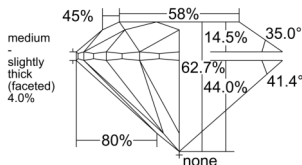

GIA®

FACSIMILE

GIA REPORT 6552084701

Verify this report at GIA.edu

GIA NATURAL DIAMOND DOSSIER®

April 21, 2026
GIA Report Number 6552084701
Shape and Cutting Style ..... Round Brilliant
Measurements ..... 4.47 - 4.50 x 2.81 mm

GRADING RESULTS

Carat Weight ..... 0.35 carat
Color Grade ..... E
Clarity Grade S11
Cut Grade ..... Excellent

ADDITIONAL GRADING INFORMATION

Polish ..... Excellent
Symmetry ..... Excellent
Fluorescence ..... None
Clarity Characteristics ..... Cloud
Inscription(s): GIA 6552084701

PROPORTIONS

Profile to actual proportions

GRADING SCALES

GIA COLOR SCALE

COLOURESS	D
	E
	F
	G
	H
	I
	J
NEAR COLOURESS	K
	L
FAIN	M
	N
	O
	P
	Q
	R
	S
	T
	U
	V
	W
	X
	Y
LIGHT	Z

GIA CLARITY SCALE

VERY VERY SLIGHTLY INCLUDED	FLAWLESS
	INTERNALLY FLAWLESS
VERY SLIGHTLY INCLUDED	VVS₁
	VVS₂
SLIGHTLY INCLUDED	VS₁
	VS₂
INCLUDED	SI₁
	SI₂
	I₁
	I₂
	I₃

GIA CUT SCALE

EXCELLENT
VERY GOOD
GOOD
FAIR
POOR