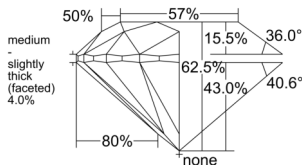

GIA®

FACSIMILE

GIA REPORT 6552083412

Verify this report at GIA.edu

GIA NATURAL DIAMOND DOSSIER®

April 22, 2026
GIA Report Number 6552083412
Shape and Cutting Style ..... Round Brilliant
Measurements ..... 5.67 - 5.69 x 3.55 mm

GRADING RESULTS

Carat Weight ..... 0.71 carat
Color Grade ..... F
Clarity Grade VS1
Cut Grade ..... Excellent

ADDITIONAL GRADING INFORMATION

Polish ..... Excellent
Symmetry ..... Excellent
Fluorescence ..... None
Clarity Characteristics ..... Cloud, Feather, Pinpoint
Inscription(s): GIA 6552083412

PROPORTIONS

Profile to actual proportions

GRADING SCALES

GIA COLOR SCALE

COLORLESS	D
	E
	F
	G
	H
	I
	J
NEAR COLORLESS	K
	L
Faint	M
	N
	O
	P
	Q
	R
	S
	T
	U
	V
	W
	X
	Y
Light	Z

GIA CLARITY SCALE

FLAWLESS	VERY VERY SLIGHTLY INCLUDED	VS₁	VS₂	VS₁	SI₁	SI₂	I₁	I₂	I₃		
										FLAWLESS	INTERNALLY FLAWLESS

GIA CUT SCALE

EXCELLENT
VERY GOOD
GOOD
FAIR
POOR