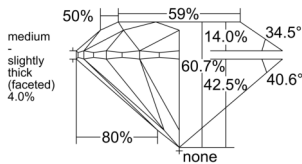

GIA®

FACSIMILE

GIA REPORT 6552082229

Verify this report at GIA.edu

GIA NATURAL DIAMOND DOSSIER®

April 21, 2026
GIA Report Number 6552082229
Shape and Cutting Style ..... Round Brilliant
Measurements ..... 4.38 - 4.41 x 2.67 mm

GRADING RESULTS

Carat Weight ..... 0.32 carat
Color Grade ..... D
Clarity Grade VVS1
Cut Grade ..... Excellent

ADDITIONAL GRADING INFORMATION

Polish ..... Excellent
Symmetry ..... Excellent
Fluorescence ..... Strong Blue
Clarity Characteristics ..... Pinpoint
Inscription(s): GIA 6552082229

PROPORTIONS

Profile to actual proportions