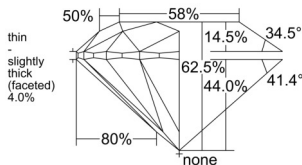

GIA®

FACSIMILE

GIA REPORT 6552078513

Verify this report at GIA.edu

GIA NATURAL DIAMOND DOSSIER®

April 20, 2026
GIA Report Number 6552078513
Shape and Cutting Style ..... Round Brilliant
Measurements ..... 4.54 - 4.56 x 2.84 mm

GRADING RESULTS

Carat Weight ..... 0.36 carat
Color Grade ..... D
Clarity Grade VS1
Cut Grade ..... Excellent

ADDITIONAL GRADING INFORMATION

Polish ..... Excellent
Symmetry ..... Excellent
Fluorescence ..... None
Clarity Characteristics..... Crystal, Feather, Pinpoint, Needle
Inscription(s): GIA 6552078513

PROPORTIONS

GRADING SCALES

GIA COLOR SCALE	GIA CLARITY SCALE	GIA CUT SCALE	
D	FLAWLESS	EXCELLENT	
E	INTERNALLY FLAWLESS		
F		VVS₁	VERY GOOD
G	VVS₂		
H	VS₁	GOOD	
I	VS₂		
J	SI₁	FAIR	
K	SI₂		
L	I₁	POOR	
M	I₂		
N	I₃		
O			
P			
Q			
R			
S			
T			
U			
V			
W			
X			
Y			
Z